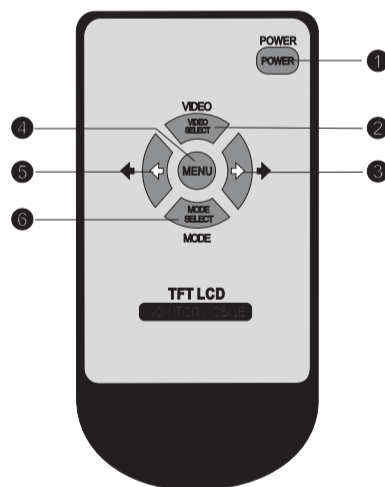

REMOTE CONTROL

- 1. Power
- 2. V1/V2 Change
- 3. Positive Increase
- 4. Menu
- 5. Negative Decrease
- 6. Mode Selection

Connection

MONITOR With Built-in speaker

SPECIFICATIONS:

- Display size: 7 inch (16:9)
- Resolution: 480*RGB*234
- Power supply: DC 12V
- Input : Dual video input; One audio input
- Mode: 16:9 and 4:3 auto switching
- Built-in speaker

MONITOR:

- 1
- 2
- 3
- 4
- 5
- 6
- 7
- 8
- 9

- 1. Indicator Light or IR
- 2. R/C Window
- 3. Power
- 4. Mode
- 5. Negative Decrease
- 6. Menu
- 7. Positive Increase
- 8. AV IN Jack
- 9. Earphone jack

CAUTION:

For your safety, please rotate the angle of the display or turn off the display while driving.

SPECIAL STATEMENT:

LCD may have a few bright dots, which is normal for the matrix display technology, and doesn't indicate defects or faults.

REMOTE CONTROL

- 1. Power
- 2. V1/V2 Change
- 3. Positive Increase
- 4. Menu
- 5. Negative Decrease
- 6. Mode Selection

Connection

MONITOR With Built-in speaker

MONITOR with IR

SPECIFICATIONS:

- Display size: 7 inch (16:9)
- Resolution: 480*RGB*234
- Power supply: DC 12V
- Input : Dual video input; One audio input(optional)
- System: PAL/NTSC auto switching
- Mode: 16:9 and 4:3 auto switching
- Built-in speaker (optional)
- Dual IR(optional)