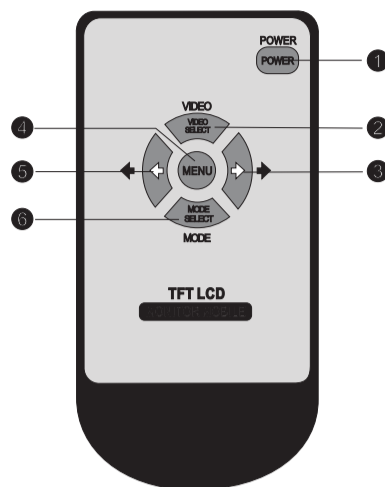

MONITOR:

- 1
- 2
- 3
- 4
- 5
- 6
- 7
- 8
- 9

- 1. Indicator Light
- 2. R/C Window
- 3. Power
- 4. V1/V2
- 5. Negative Decrease
- 6. Menu
- 7. Positive Increase
- 8. AV IN Jack
- 9. Earphone jack

CAUTION:

For your safety, please rotate the angle of the display or turn off the display while driving.

SPECIAL STATEMENT:

LCD may have a few bright dots, which is normal for the matrix display technology, and doesn't indicate defects or faults.

REMOTE CONTROL

- 1. Power
- 2. V1/V2 Change
- 3. Positive Increase
- 4. Menu
- 5. Negative Decrease
- 6. Mode Selection

Connection

MONITOR With Built-in speaker

SPECIFICATIONS:

- Display size: 7 inch (16:9)
- Resolution: 480*RGB*234
- Power supply: DC 12V
- Input : Dual video input; One audio input
- Mode: 16:9 and 4:3 auto switching
- Built-in speaker

REMOTE CONTROL

- 1. Power
- 2. V1/V2 Change
- 3. Positive Increase
- 4. Menu
- 5. Negative Decrease
- 6. Mode Selection

Connection

MONITOR With Built-in speaker

MONITOR with IR

SPECIFICATIONS:

- Display size: 7 inch (16:9)
- Resolution: 480*RGB*234
- Power supply: DC 12V
- Input : Dual video input; One audio input(optional)
- System: PAL/NTSC auto switching
- Mode: 16:9 and 4:3 auto switching
- Built-in speaker (optional)
- Dual IR(optional)